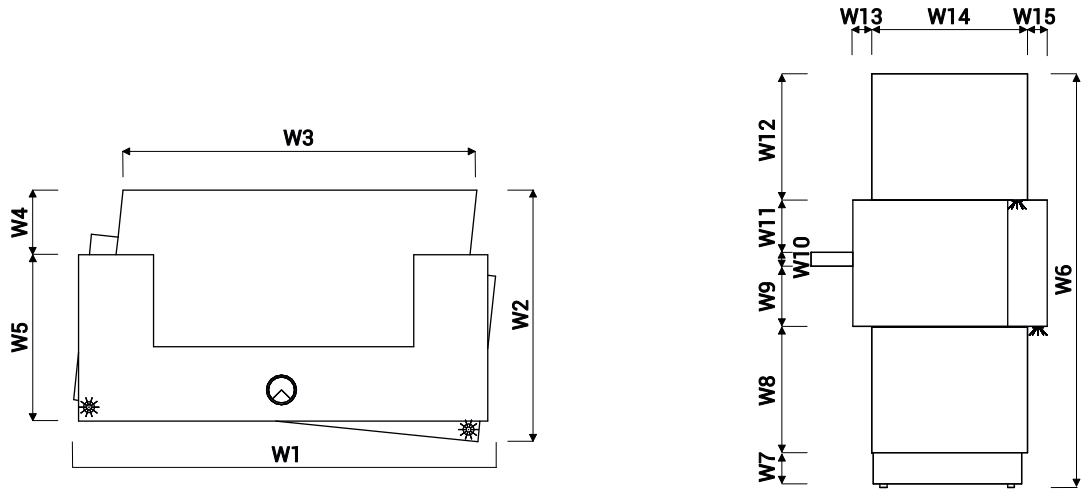

## ZEN

26 ALUMINUM  
SATINATO

67 WHITE PASTEL

1. **Top and front** - HPL - mat
2. **LED illumination** - at the full length of the reception desk, cold white colour (verging on the blue shade)
3. **Kick plate** - HPL - brushed aluminum
4. **Leveling** - 10mm range

1. **Worktop** - MFC 28mm; possible heights : 680mm, 720mm, 830mm
2. **Reception interior** - MFC, colour 67 - white pastel
3. **Cable grommets** - Ø80mm
4. **Option with additional charge** - Drawer with lock
5. **Optional foot with wheels** - additional charge - 4pcs in a set (max. Load for 1 wheel 120kg, max load for 1 foot 200kg )

TECHNICAL SPECIFICATION

DIMENSIONS

W1 - 1134mm | W2 - 680mm | W3 - 952mm | W4 - 173mm | W5 - 450mm | W6 - 1199mm | W7 - 89mm | W8 - 368mm | W9 - 226mm | W10 - 28mm | W11 - 113mm | W12 - 368mm | W13 - 55mm | W14 - 450mm | W15 - 57mm

PRODUCT ILLUSTRATION	DIMENSIONS [mm]			INDEX SYMBOL		kg	m3	pcs		COMMENTS
	WIDTH	DEPTH	HEIGHT							

ZEN RECEPTION DESK

	1135	680	1200	LZE10		100.5	0.900	2		
	948	493	160	LZS01		13.0	0.090	1		

ADDITIONAL CHARGE