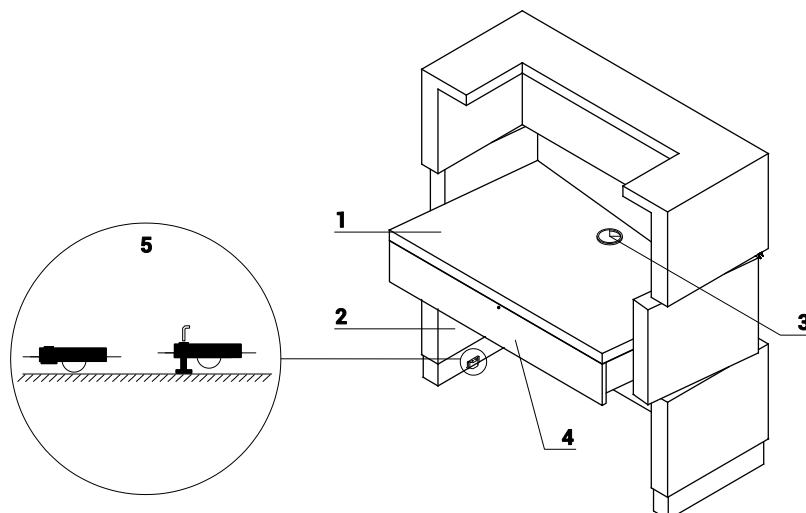

1. **Worktop** - MFC 28mm; possible heights : 680mm, 720mm, 830mm
2. **Reception interior** - MFC, colour 67 - white pastel
3. **Cable grommets** - Ø80mm
4. **Option with additional charge** - Drawer with lock
5. **Optional foot with wheels** - additional charge - 4pcs in a set (max. Load for 1 wheel 120kg, max load for 1 foot 200kg )

TECHNICAL SPECIFICATION

DIMENSIONS

W1 - 1134mm | W2 - 680mm | W3 - 952mm | W4 - 173mm | W5 - 450mm | W6 - 1199mm | W7 - 89mm | W8 - 368mm | W9 - 226mm | W10 - 28mm | W11 - 113mm | W12 - 368mm | W13 - 55mm | W14 - 450mm | W15 - 57mm

PRODUCT ILLUSTRATION	DIMENSIONS [mm]			INDEX SYMBOL		kg	m3	pcs		COMMENTS
	WIDTH	DEPTH	HEIGHT							

ZEN RECEPTION DESK

	1135	680	1200	LZE10		100.5	0.900	2		
	948	493	160	LZS01		13.0	0.090	1		

ADDITIONAL CHARGE