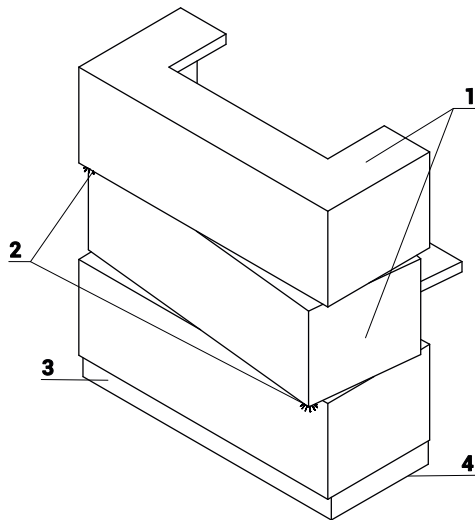

TECHNICAL SPECIFICATION

COLOURS

ZEN

1. **Top and front** - HPL - mat
2. **LED illumination** - at the full length of the reception desk, cold white colour (verging on the blue shade)
3. **Kick plate** - HPL - brushed aluminum
4. **Leveling** - 10mm range