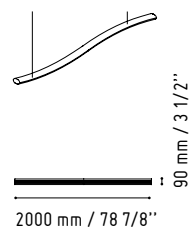

VALDE

- 34 - CHESTNUT
- 148 - HIGH GLOSS GREY
- 26 - ALUMINUM SATINATO

- WHITE GLOSS

- 31 - CANADIAN OAK
- 73 - HIGH GLOSS WHITE
- 67 - WHITE PASTEL

- Ø 800 mm / 31 1/2"