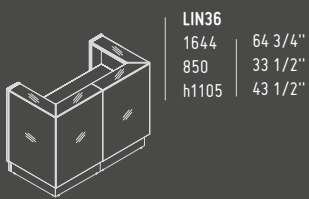

LINEA

AVAILABLE COLOURS

08 - BLACK

26 - ALUMINIUM
SATINATO

67 - WHITE
PASTEL

124 - SILVER
GLASS

134 - DARK
TURQUOISE GLASS

135 - YELLOW
GLASS

136 - FUCHSIA
GLASS

116 - BLACK
GLASS

117 - WHITE
GLASS