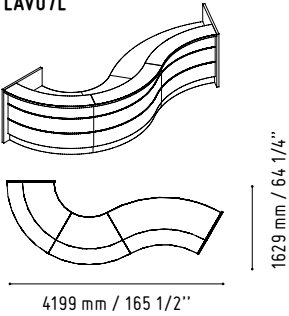

Due to a wide range of available elements the shape of the Valde reception desk can be configured in various forms — from a circle through an arch to angular and simple blocks. It allows to arrange even small reception rooms without any problems.

LAV07L