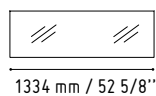

## SUMMER

RGBW LED

MM-3WP

720 mm / 28 3/8"

IM21S

432 mm / 17"

SNL16

1440 mm / 56 3/4"