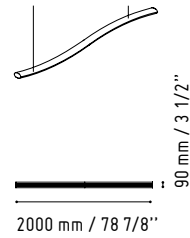

SNA20

- WHITE GLOSS