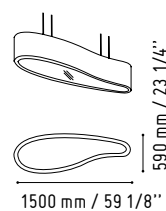

# 4

LIN33L

1856 mm / 73 1/8"

1122 mm / 44 1/4"

MM-2WP

1140 mm / 44 7/8"

720 mm / 28 3/8"

MM-PU

650 mm / 25 5/8"

650 mm / 25 5/8"

SNA20

2000 mm / 78 7/8"

90 mm / 3 1/2"

LIN35P

- 117 - WHITE GLASS
- 67 - WHITE PASTEL

SSL15