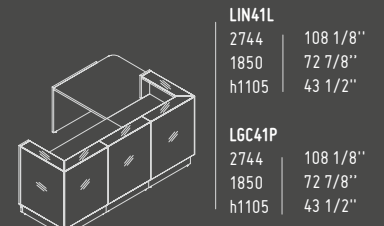

LINEA

AVAILABLE COLOURS

08 - BLACK

26 - ALUMINIUM
SATINATO

67 - WHITE
PASTEL

124 - SILVER
GLASS

134 - DARK
TURQUOISE GLASS

135 - YELLOW
GLASS

136 - FUCHSIA
GLASS

116 - BLACK
GLASS

117 - WHITE
GLASS