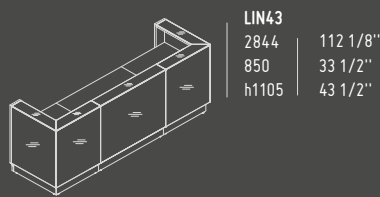

LINEA

AVAILABLE COLOURS

08 - BLACK

26 - ALUMINIUM
SATINATO

67 - WHITE
PASTEL

124 - SILVER
GLASS

134 - DARK
TURQUOISE GLASS

135 - YELLOW
GLASS

136 - FUCHSIA
GLASS

116 - BLACK
GLASS

117 - WHITE
GLASS