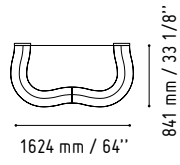

LUV22

80 - HIGH GLOSS GREEN

67 - WHITE PASTEL

WAVE

LUV49L

858 mm / 33 7/8"

925 mm / 36 1/2"

73 - HIGH GLOSS WHITE

67 - WHITE PASTEL

mini WAVE