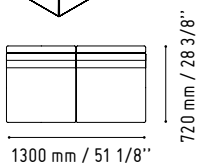

117 - WHITE GLASS
67 - WHITE PASTEL

MM-PU x 2 +
MM-ON x 2 +
MM-PO x 2