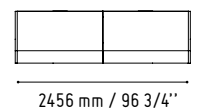

52-53

Linea turn your attention with its style and elegance.  
LED light installed at the bottom of the desk adds the sophisticated style and gives you the impression that the room is bigger.

**LIN25**

824 mm / 32 1/2"