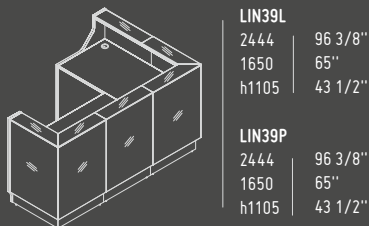

LINEA

AVAILABLE COLOURS

08 - BLACK

26 - ALUMINIUM
SATINATO

67 - WHITE
PASTEL

124 - SILVER
GLASS

134 - DARK
TURQUOISE GLASS

135 - YELLOW
GLASS

136 - FUCHSIA
GLASS

116 - BLACK
GLASS

117 - WHITE
GLASS