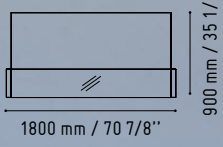

White means purity, perfection and confidence. The desktop is made from pastel white lacobel glass, so are the front and sides of the reception desk. The pattern of Arctic Summer emphasises fluorescent white light.

ARCTIC SUMMER

LAS18

67 - WHITE PASTEL