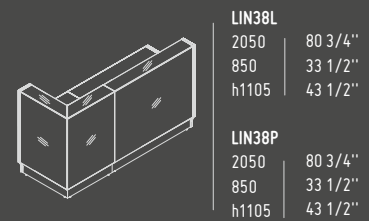

LINEA

AVAILABLE COLOURS

08 - BLACK

26 - ALUMINIUM
SATINATO

67 - WHITE
PASTEL

124 - SILVER
GLASS

134 - DARK
TURQUOISE GLASS

135 - YELLOW
GLASS

136 - FUCHSIA
GLASS

116 - BLACK
GLASS

117 - WHITE
GLASS