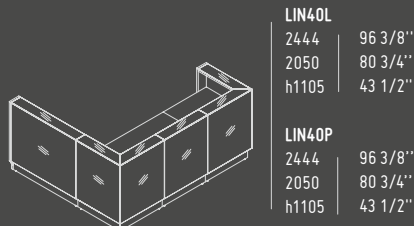

LINEA

AVAILABLE COLOURS

08 - BLACK

26 - ALUMINIUM
SATINATO

67 - WHITE
PASTEL

124 - SILVER
GLASS

134 - DARK
TURQUOISE GLASS

135 - YELLOW
GLASS

136 - FUCHSIA
GLASS

116 - BLACK
GLASS

117 - WHITE
GLASS