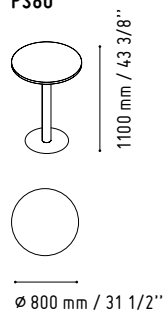

- 31 - CANADIAN OAK
- 73 - HIGH GLOSS WHITE
- 67 - WHITE PASTEL

PS80