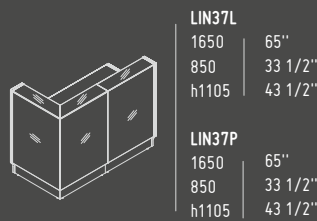

LINEA

AVAILABLE COLOURS

08 - BLACK

26 - ALUMINIUM
SATINATO

67 - WHITE
PASTEL

124 - SILVER
GLASS

134 - DARK
TURQUOISE GLASS

135 - YELLOW
GLASS

136 - FUCHSIA
GLASS

116 - BLACK
GLASS

117 - WHITE
GLASS