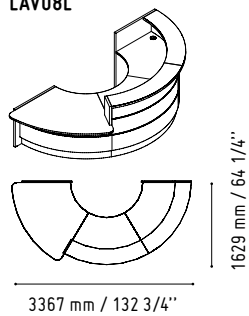

- WHITE GLOSS

LAV08L