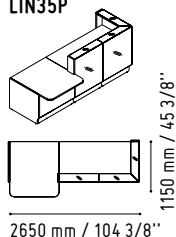

# 4

LIN33L

1856 mm / 73 1/8"

1122 mm / 44 1/4"

MM-2WP

1140 mm / 44 7/8"

720 mm / 28 3/8"

MM-PU

650 mm / 25 5/8"

650 mm / 25 5/8"

SNA20

2000 mm / 78 7/8"

90 mm / 3 1/2"

LIN35P

- 117 - WHITE GLASS
- 67 - WHITE PASTEL

SSL15