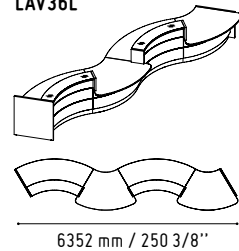

LAV36L

- 74 - HIGH GLOSS ORANGE
- 73 - HIGH GLOSS WHITE
- 67 - WHITE PASTEL