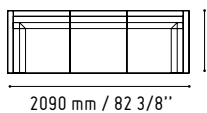

## SUMMER

RGBW LED

MM-3WP

720 mm / 28 3/8"

IM21S

432 mm / 17"

SNL16

1440 mm / 56 3/4"