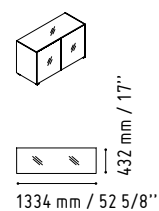

IM21S

- ☐ 117 - WHITE GLASS
- ☐ 67 - WHITE PASTEL